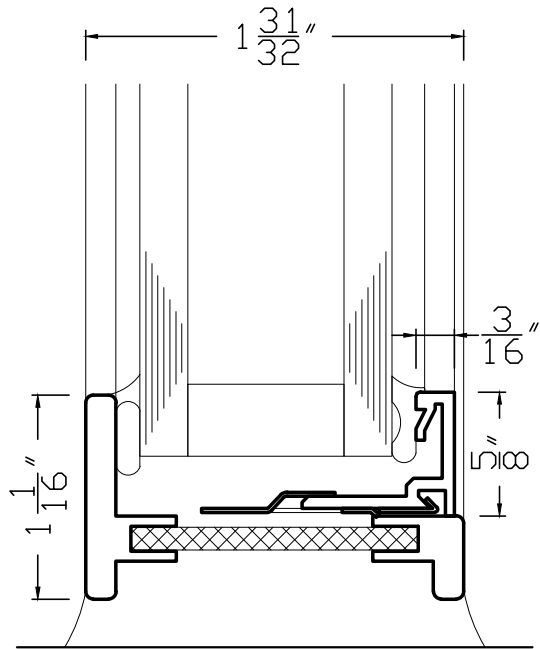

T5000 FIXED FRAME – SILL DETAILS

| '20

WINDOWS + DOORS + MORE