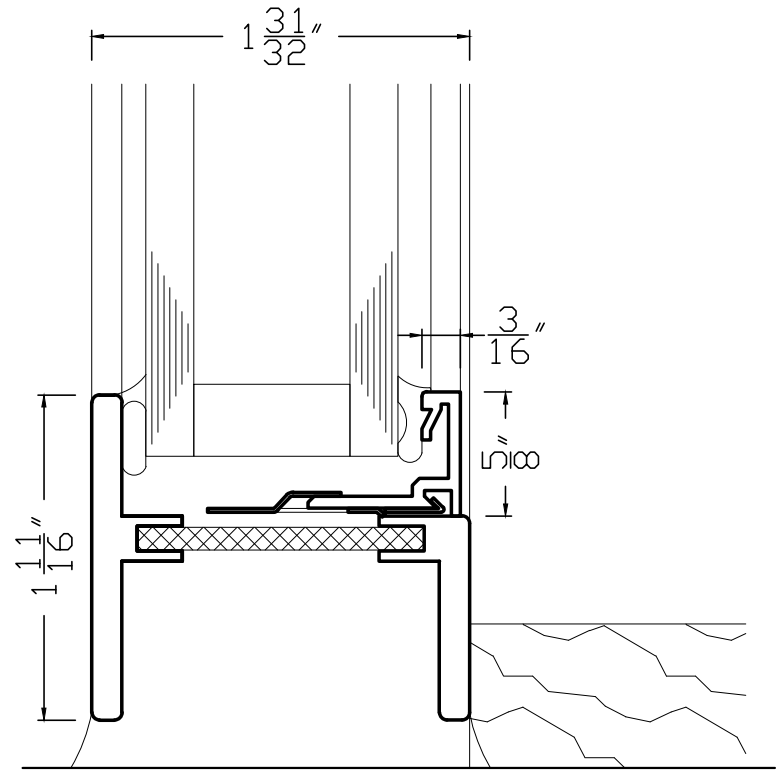

T5000 FIXED FRAME – SILL DETAILS

| '20

WINDOWS + DOORS + MORE